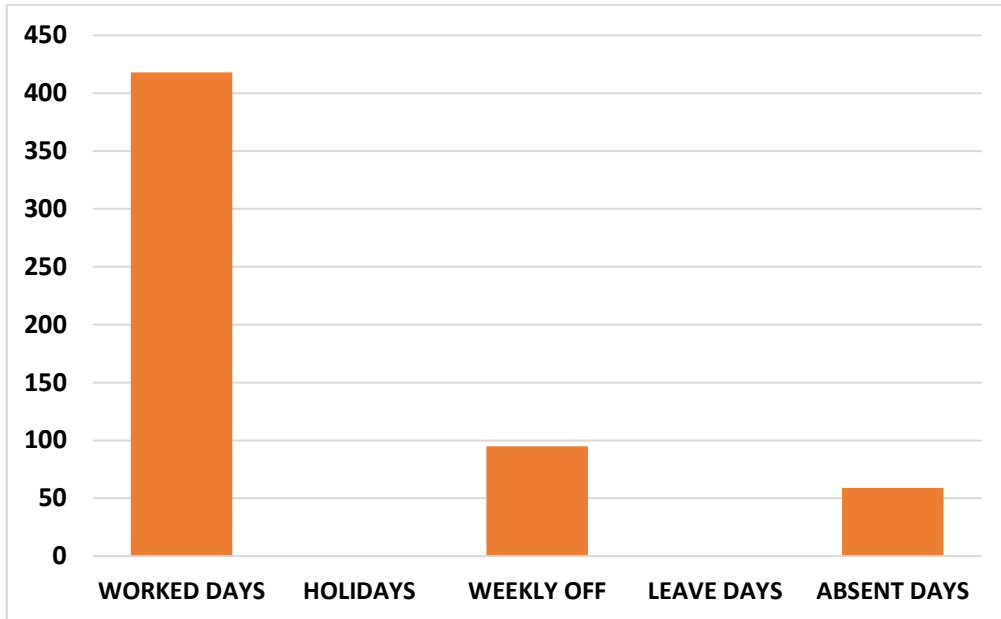

GURU NANAK EDUCATION COLLEGE, GOPALPUR

**ANALYSIS OF ATTENDANCE OF STUDENTS FOR THE MONTH OF
SEPTEMBER 2019**

BATCH - ATTENDANCE OF 1ST SEMESTER

BATCH - ATTENDANCE OF 3RD SEMESTER