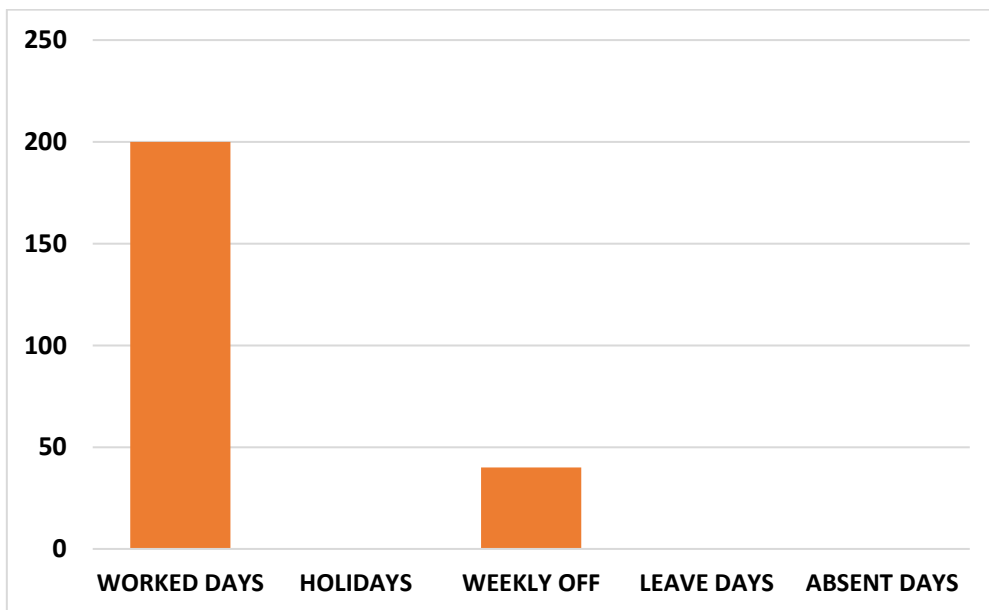

GURU NANAK EDUCATION COLLEGE, GOPALPUR

**ANALYSIS OF ATTENDANCE OF STUDENTS FOR THE MONTH OF
SEPTEMBER 2019**

BATCH - ATTENDANCE OF 1ST SEMESTER

BATCH - ATTENDANCE OF 3RD SEMESTER